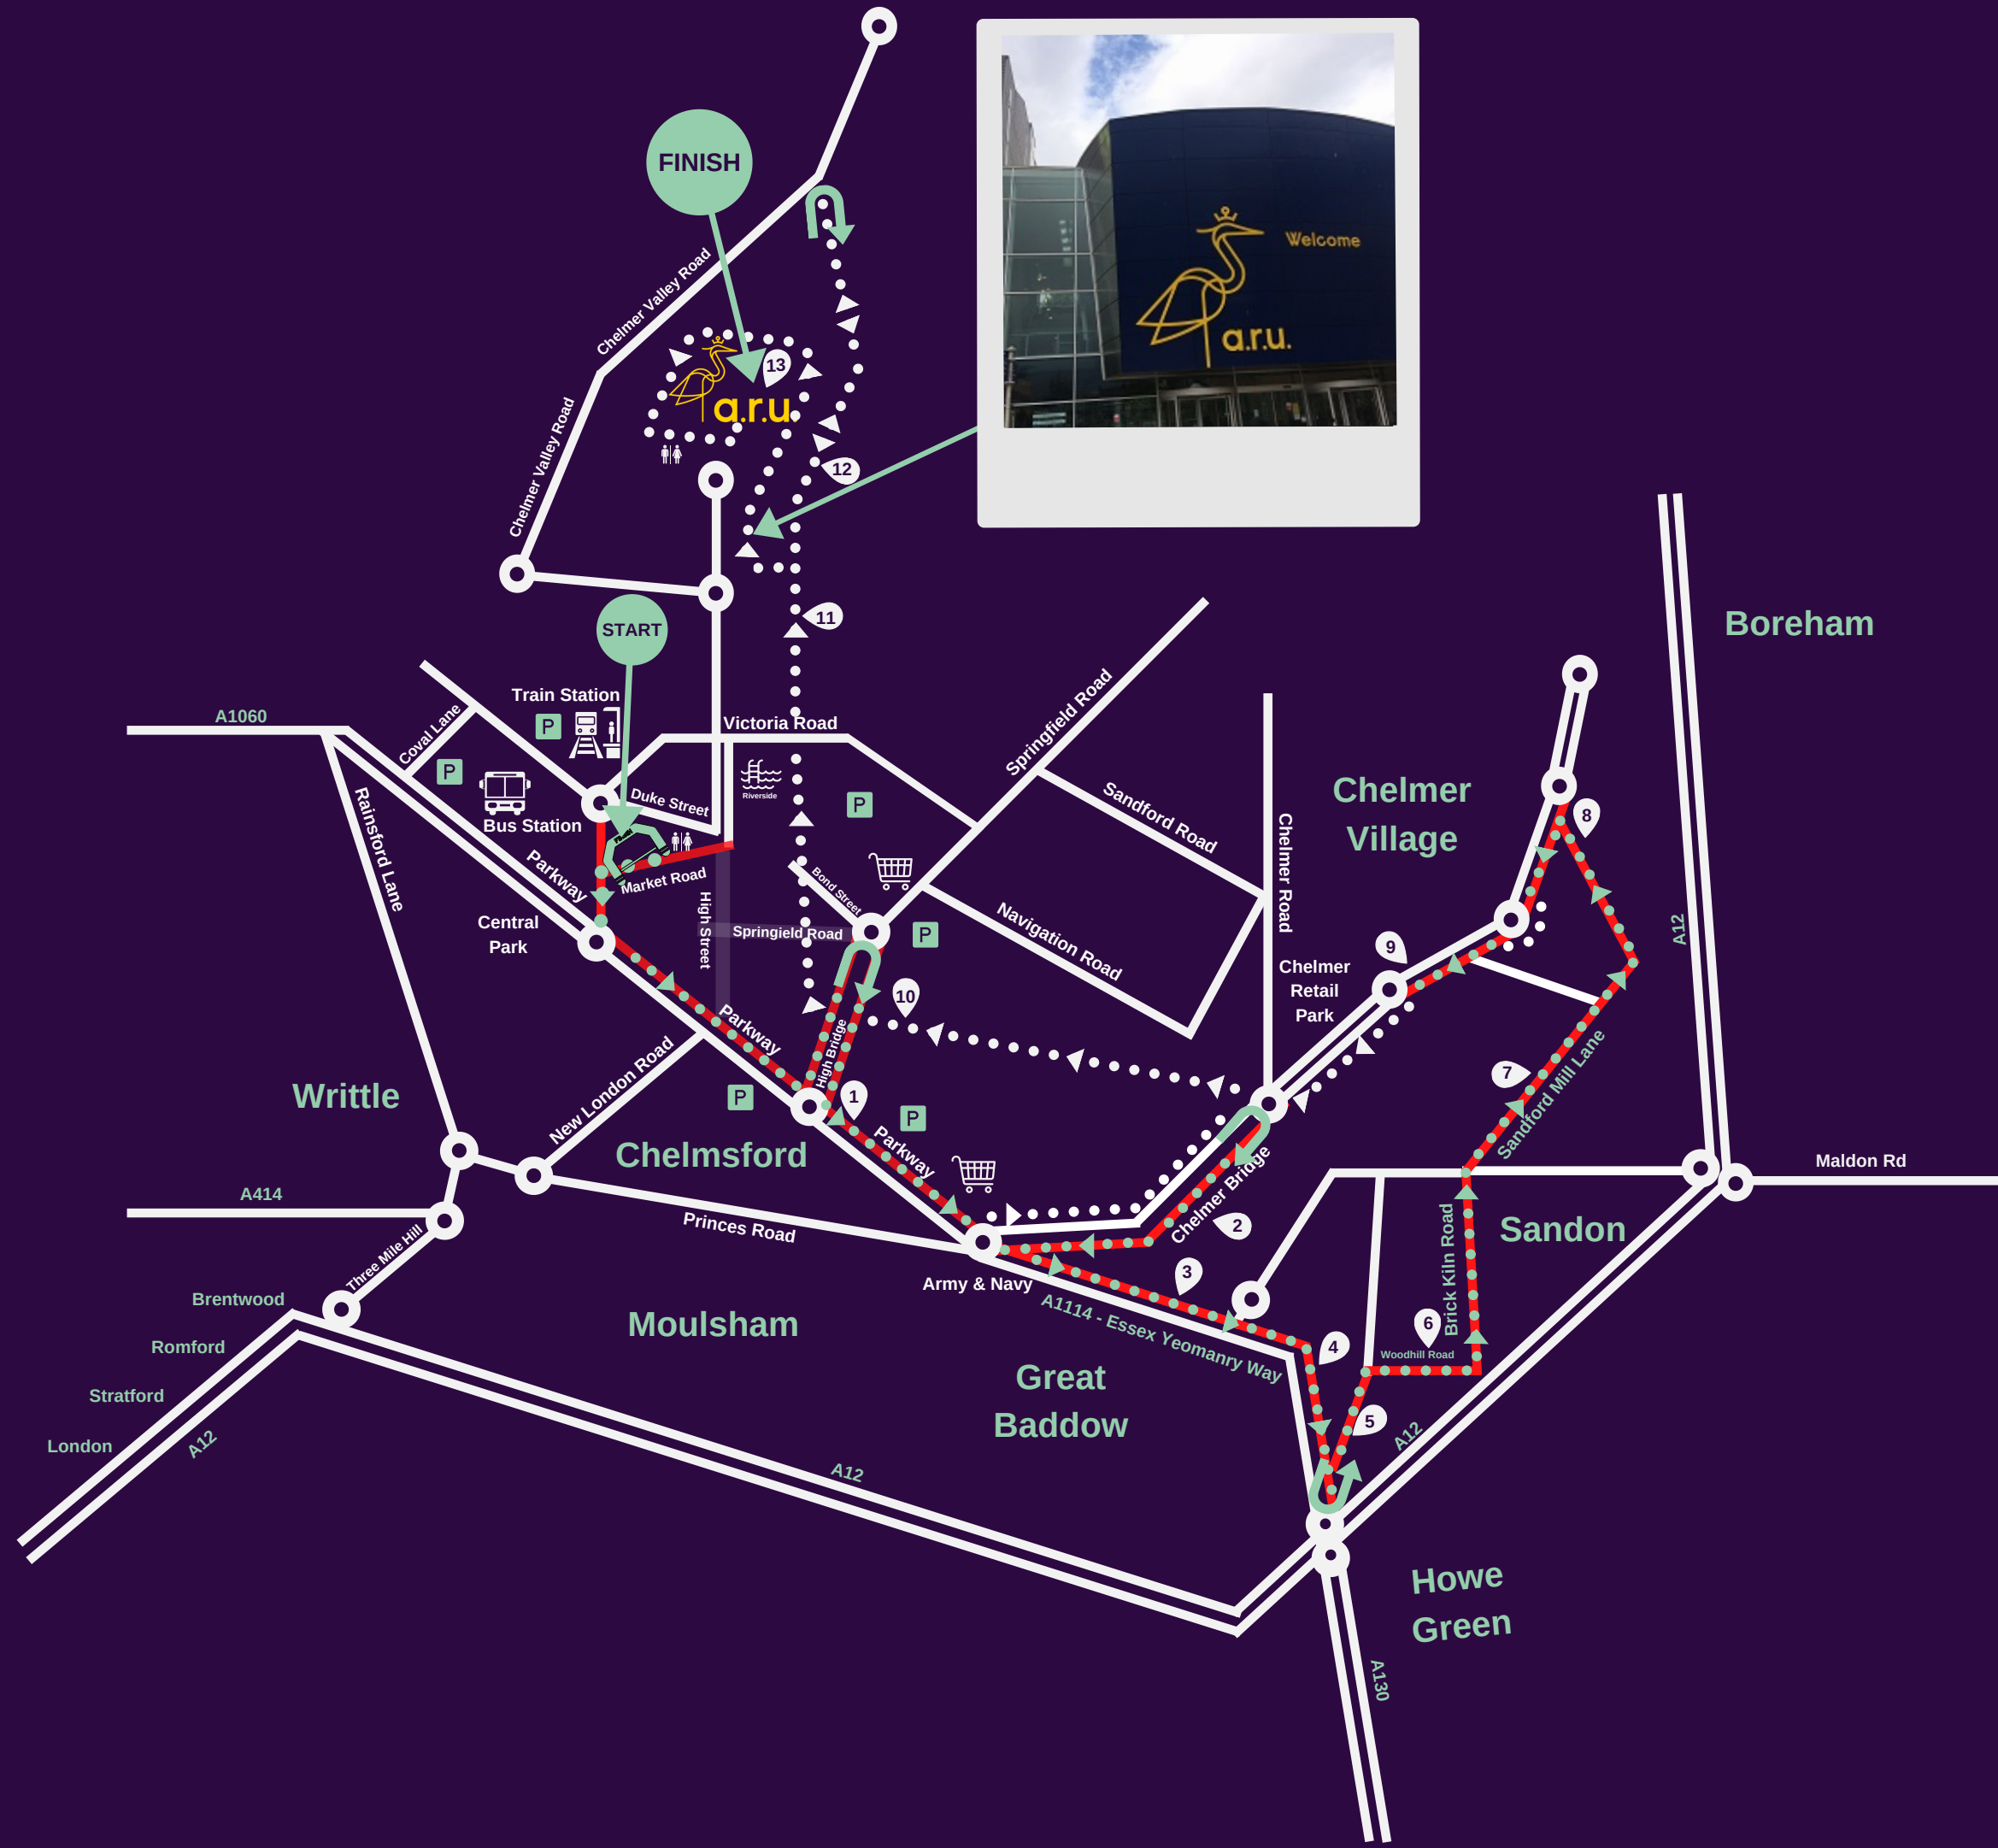

HALF

- KEY**
- Runners on road
 - Runners on path
 - Road Closure
 - Car Park
 - Mile Marker
 - Toilets

Not to scale
Illustration only
Map subject to change

5K

- KEY**
- Runners on road
 - Runners on path
 - Road Closure
 - Car Park
 - KM Marker
 - Toilets

Not to scale
Illustration only
Map subject to change